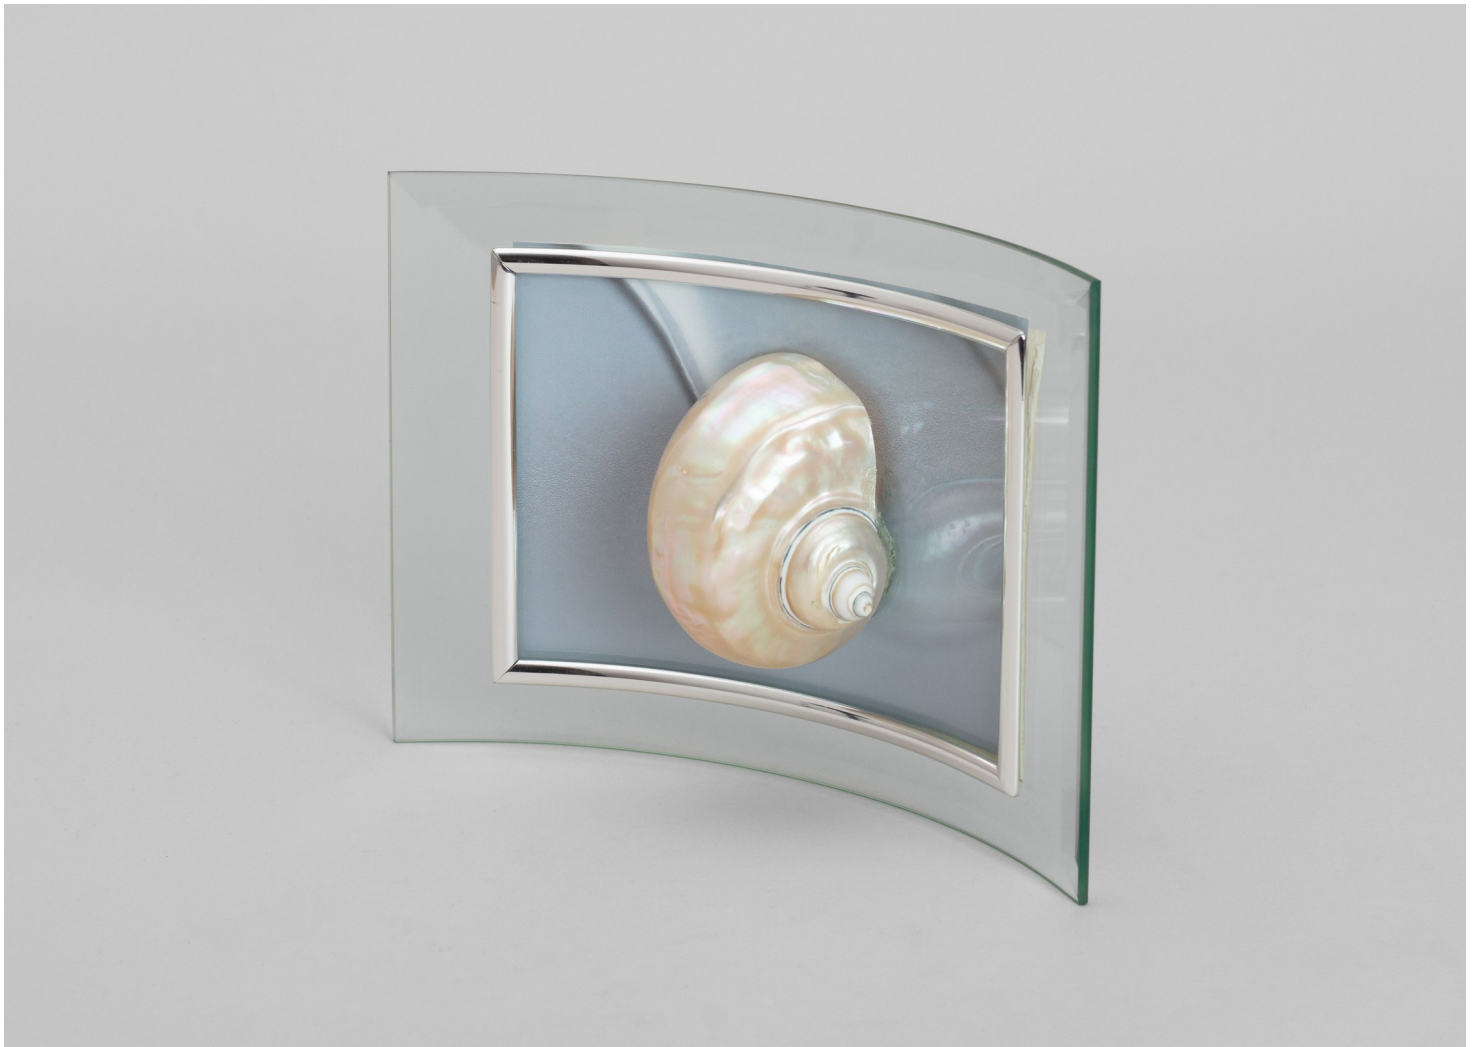

H el ne Fauquet

Shell Coral Sea, 2024

Frame, seashell, inkjet print

16 x 24 x 18 cm [HxWxD]

(6 ⁵/₁₆" x 9 ⁷/₁₆" x 7 ³/₃₂")