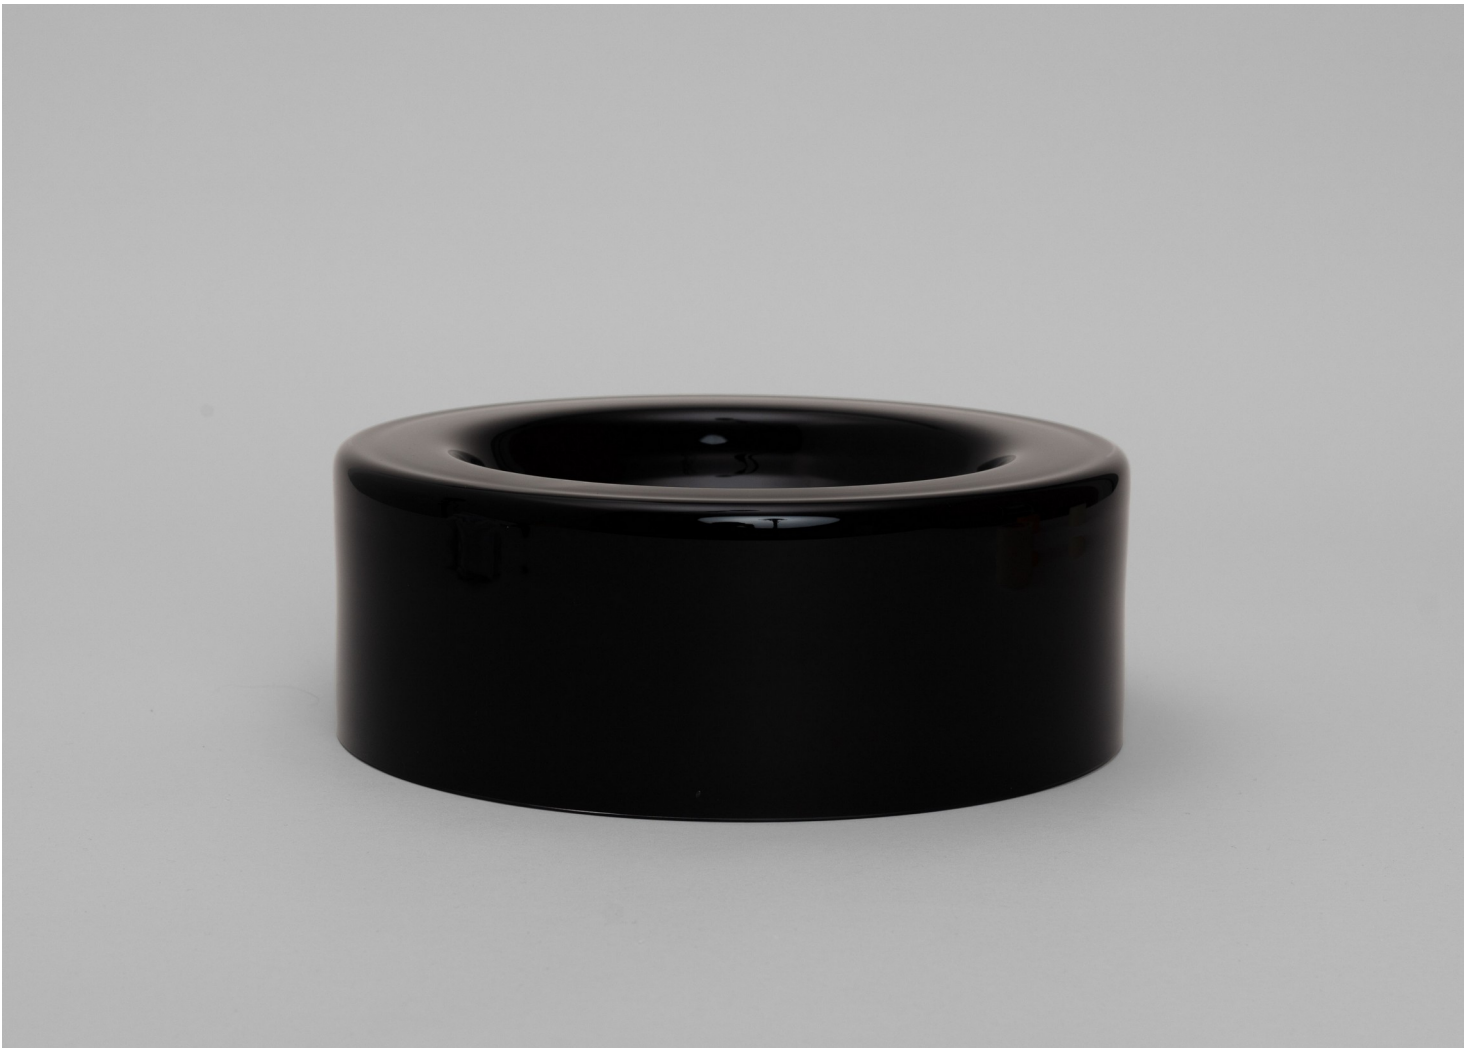

**Matt Browning**

Ground Lens, 2022

Cut glass bottle, Dr. Pepper reduction

2,4 x 9,2 x 9,2 cm [HxWxD]

( $1\frac{5}{16}$ " x  $3\frac{5}{8}$ " x  $3\frac{5}{8}$ " )

**Claudia Lemke**  
Still there, 2024

Graphite, copper, aluminium, found vase

**Massimo Pavan (BIRNE)**  
CYLINDER M, 2024

Clay  
1,6 x 18,5 x 18,5 cm [HxWxD]  
( $\frac{5}{8}$ " x  $7\frac{9}{32}$ " x  $7\frac{9}{32}$ " )  
Edition 1 of Unlimited

**Ursula Futura**

WET Bowl – Medium Black Purple, 2024