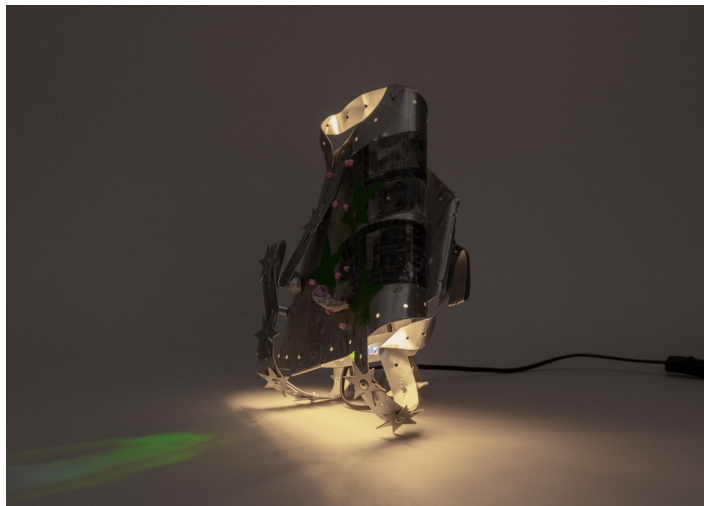

Ben Schumacher with Felix Taylor

Green star, 2024, 2024

Various Materials