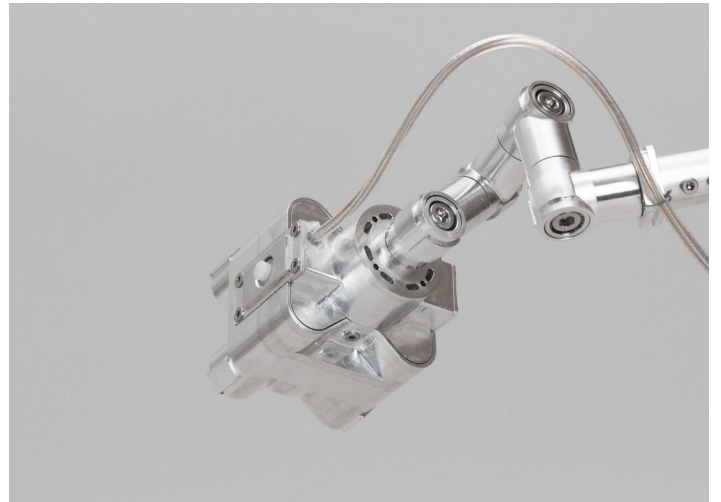

Max Milà Serra (rauric)
Aluminium Prototype, 2024

Aluminium
Dimensions variable
1 of 2 Prototypes