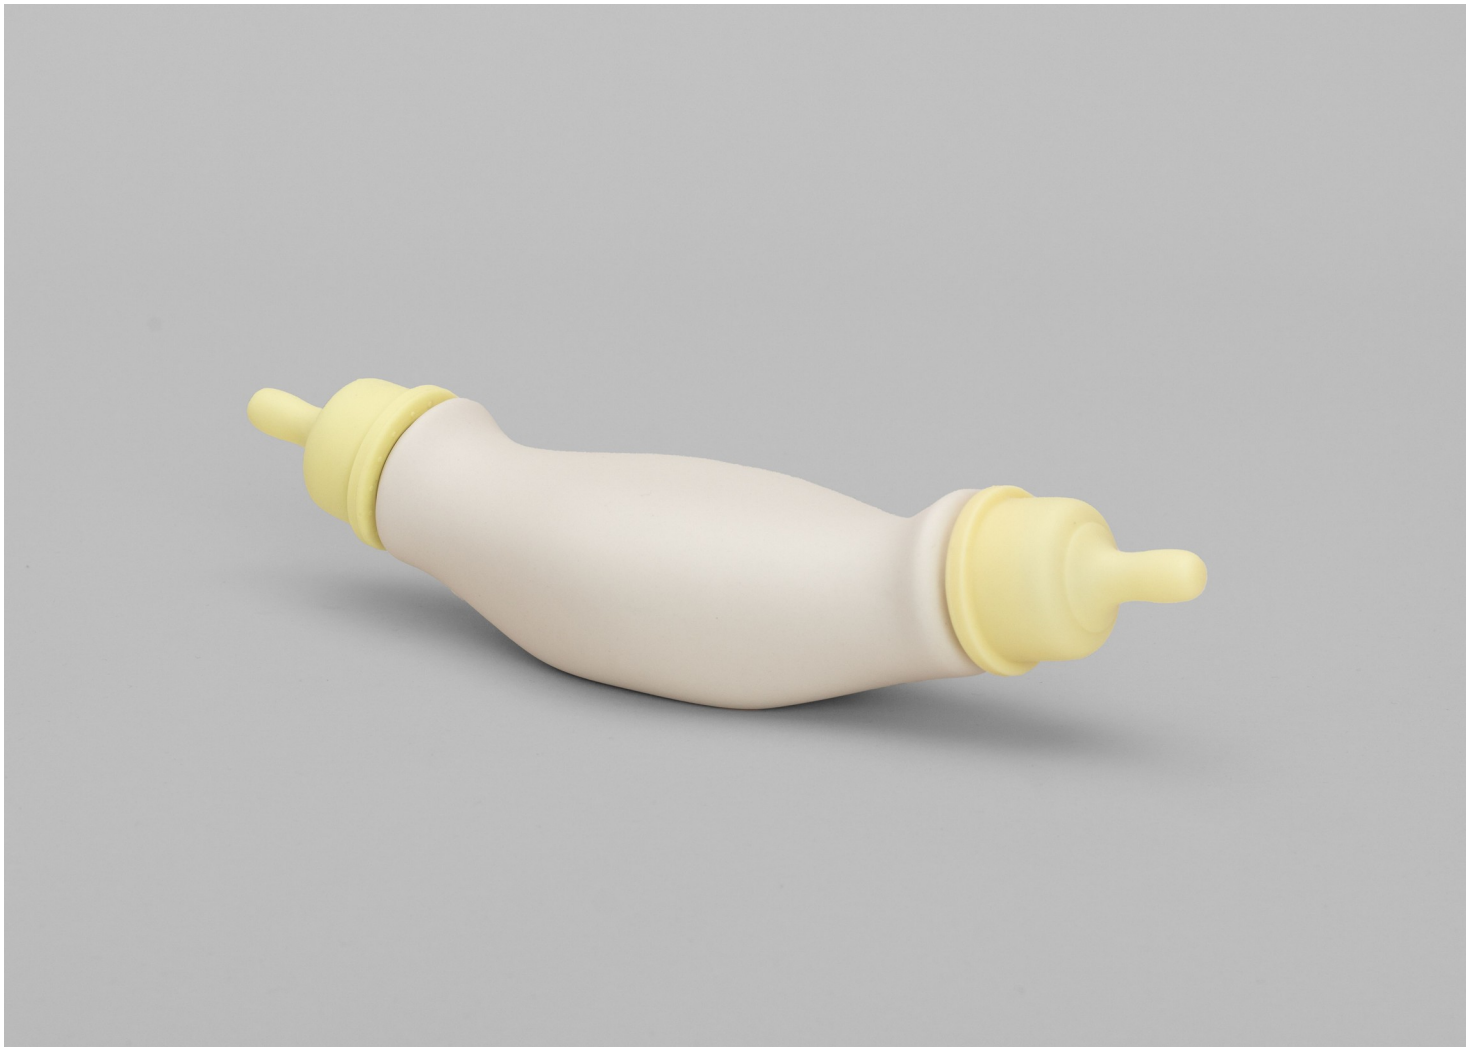

**HULFE**

Tear Box, 2024

Tyvek

13,5 x 23 x 25 cm [HxWxD]

(5 <sup>5</sup>/<sub>16</sub> " x 9 <sup>1</sup>/<sub>16</sub> " x 9 <sup>27</sup>/<sub>32</sub> " )

Edition 1 of Unlimited

**House of Haha x The Big Dumb Object**  
banana baby bottle balancing game, 2024